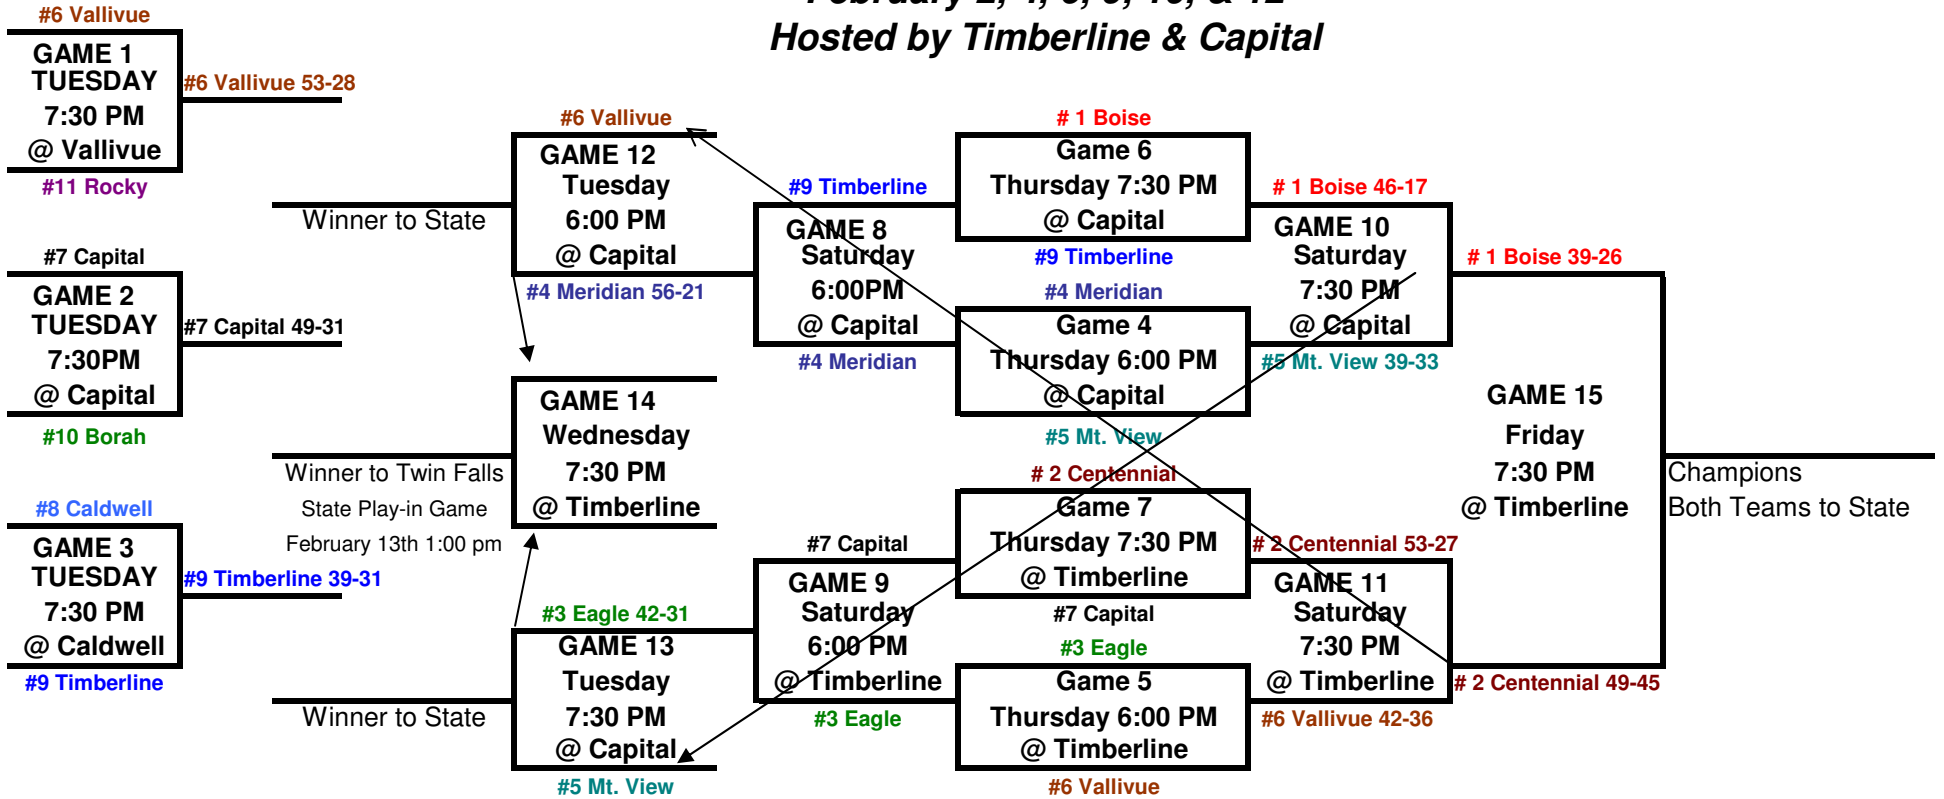

PLAY-IN GAMES

**DISTRICT III GIRLS BASKETBALL TOURNAMENT 2010**  
 February 2, 4, 6, 9, 10, & 12  
 Hosted by Timberline & Capital

Team	Rec.	Seed
Boise	18-0	1
Centennial	16-2	2
Eagle	13-5	3
Meridian	12-6	4
Mtn. View	11-7	5
Vallivue	10-8	6
Capital	9-9	7
Caldwell	3-15	8
Timberline	3-15	9
Borah	3-15	10
Rocky Mtn.	1-17	11

Game	Date	Time	Site
#12	Tuesday Feb. 9th	6:00PM	Capital
#13	Tuesday Feb. 9th	7:30PM	Capital
#14	Wednesday Feb. 10th	7:30PM	Timberline
#15	Friday Feb. 12th	7:30PM	Timberline