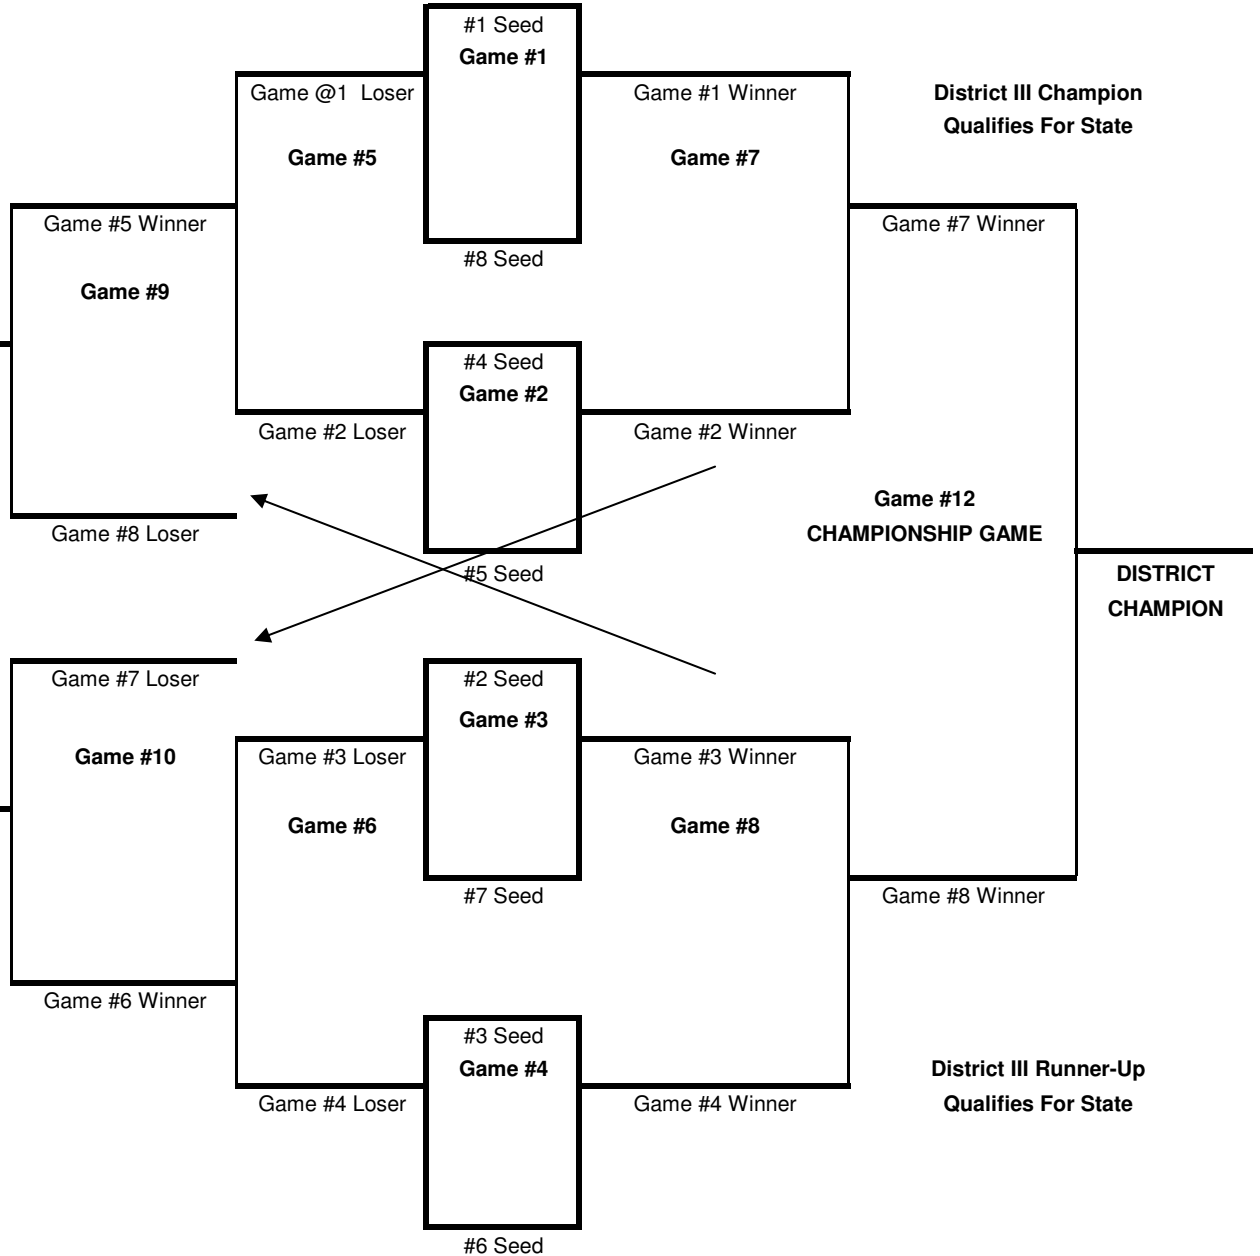

5A DISTRICT III TOURNAMENT BRACKET - 11 TEAMS

SEEDS #6 - #11 PLAY-IN TO THE EIGHT TEAM 5A SIC DISTRICT TOURNAMENT

5A SIC LEAGUE RECORDS		
1	Eagle	
2	Boise	
3	Borah	
4	Caldwell	
5	Capital	
6	Centennial	
7	Meridian	
8	Mtn. View	
9	Rocky Mtn.	
10	Timberline	
11	Vallivue	

District Play-In Games
Winners Will Be Seeded Into District
Tournament By Seed- Highest
Remaining Seed = #6 Seed, etc.

Game #10 Winner Qualifies For State

GAME #	LOCATION	DATE/TIME
1		2/16 @ 6:00 PM
2		2/16 @ 7:30 PM
3		2/16 @ 6:00 PM
4		2/16 @ 7:30 PM
5	CHS	2/20 @ 6:00 PM
6	CHS	2/20 @ 7:30 PM
7	MVHS	2/20 @ 6:00 PM
8	MVHS	2/20 @ 7:30 PM
9	CHS	2/23 @ 6:00 PM
10	MVHS	2/23 @ 7:30 PM
11	CHS	2/24 @ 6:00 PM
12	MVHS	2/26 @ 7:00 PM

Top Of Bracket Is The Home Team
Home Team Will Wear White Jerseys