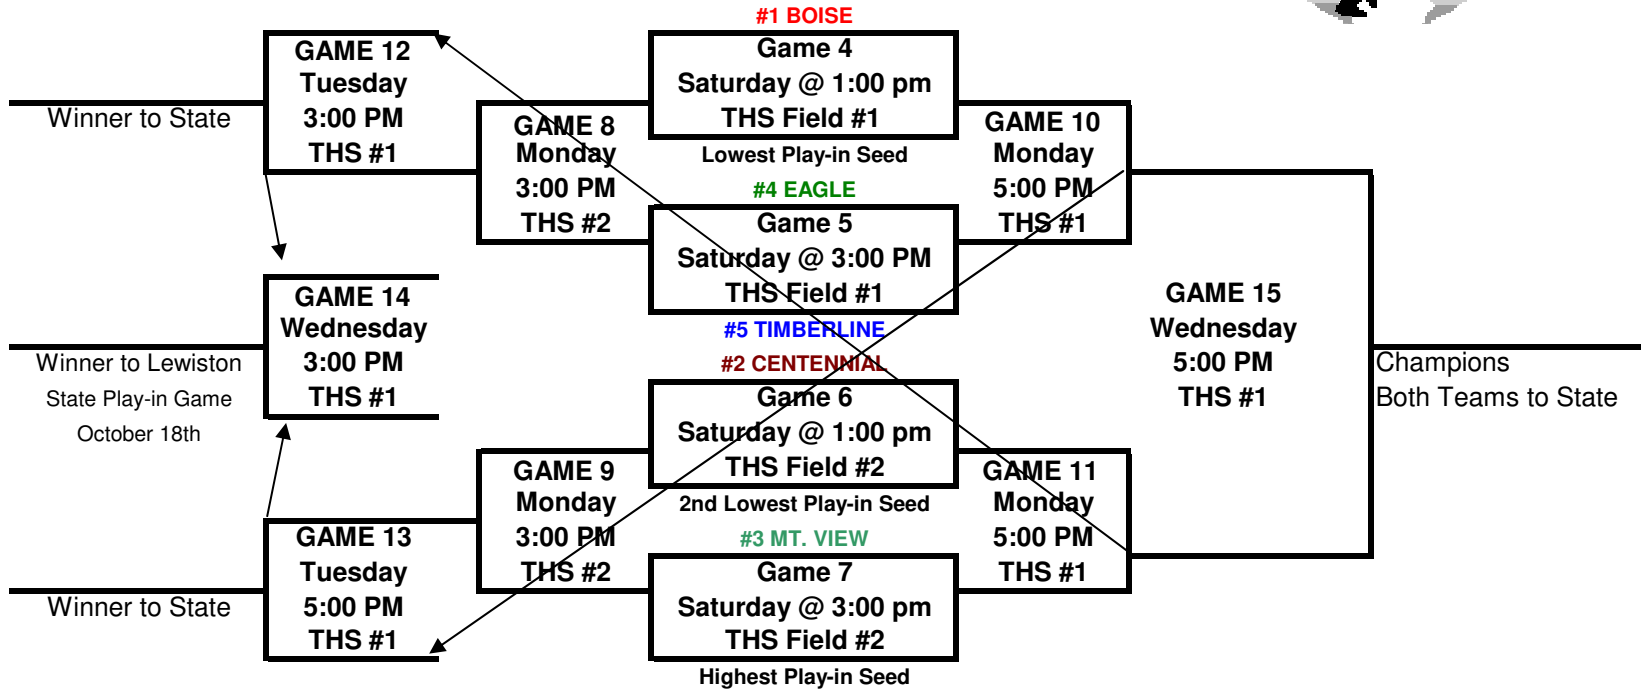

# BOYS SOCCER DISTRICT III TOURNAMENT 2008 TIMBERLINE HIGH SCHOOL

- #6 BORAH  
**GAME 1**  
**FRIDAY**  
**3:00 PM**  
**THS #1**
- #11 ROCKY MT
- #7 CAPITAL  
**GAME 2**  
**FRIDAY**  
**5:00 PM**  
**THS #1**
- #10 VALLIVUE
- #8 CALDWELL  
**GAME 3**  
**FRIDAY**  
**5:00 PM**  
**THS #2**
- #9 MERIDIAN

| Game | Date                   | Time | Field |
|------|------------------------|------|-------|
| #1   | Friday Oct. 10th       | 3:00 | 1     |
| #2   | Friday Oct. 10th       | 5:00 | 1     |
| #3   | Friday Oct. 10th       | 5:00 | 2     |
| #4   | Saturday Oct. 11th     | 1:00 | 1     |
| #5   | Saturday Oct. 11th     | 3:00 | 1     |
| #6   | Saturday Oct. 11th     | 1:00 | 2     |
| #7   | Saturday Oct. 11th     | 3:00 | 2     |
| #8   | Monday Oct. 13th       | 3:00 | 1     |
| #9   | Monday Oct. 13th       | 3:00 | 1     |
| #10  | Monday Oct. 13th       | 5:00 | 2     |
| #11  | Monday Oct. 13th       | 5:00 | 2     |
| #12  | Tuesday October 14th   | 3:00 | 1     |
| #13  | Tuesday October 14th   | 5:00 | 1     |
| #14  | Wednesday October 15th | 3:00 | 1     |
| #15  | Wednesday October 15th | 5:00 | 1     |